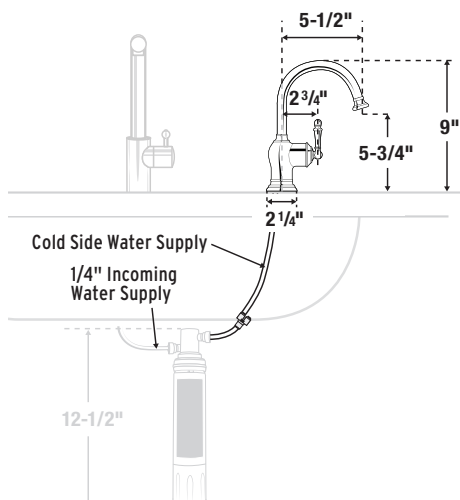

### Features

- Dispenses cool, filtered water
- Single hole installation
- Spout swivels 360-degrees for convenience
- Flexible connectors for easy installation
- Constructed of high quality, low lead brass
- 40° turn ceramic disc valve
- 0.75 gallons per minute maximum flow rate at 60 psi
- For use with InSinkErator® filtration system (sold separately)
- Unit not for commercial/industrial use

### Dimensions

<b>Supply Connection</b>	3/8" Compression
<b>Required Sink Hole Diameter</b>	1-1/4" - 1-1/2" Standard Sink Hole
<b>Required supply pressure</b>	25-125 psi (172-862 kPA or 1.7-8.6 bar)
<b>Backsplash Clearance</b>	Minimum 2" required from sink hole center to backsplash
<b>Counter Thickness</b>	Maximum of 3"